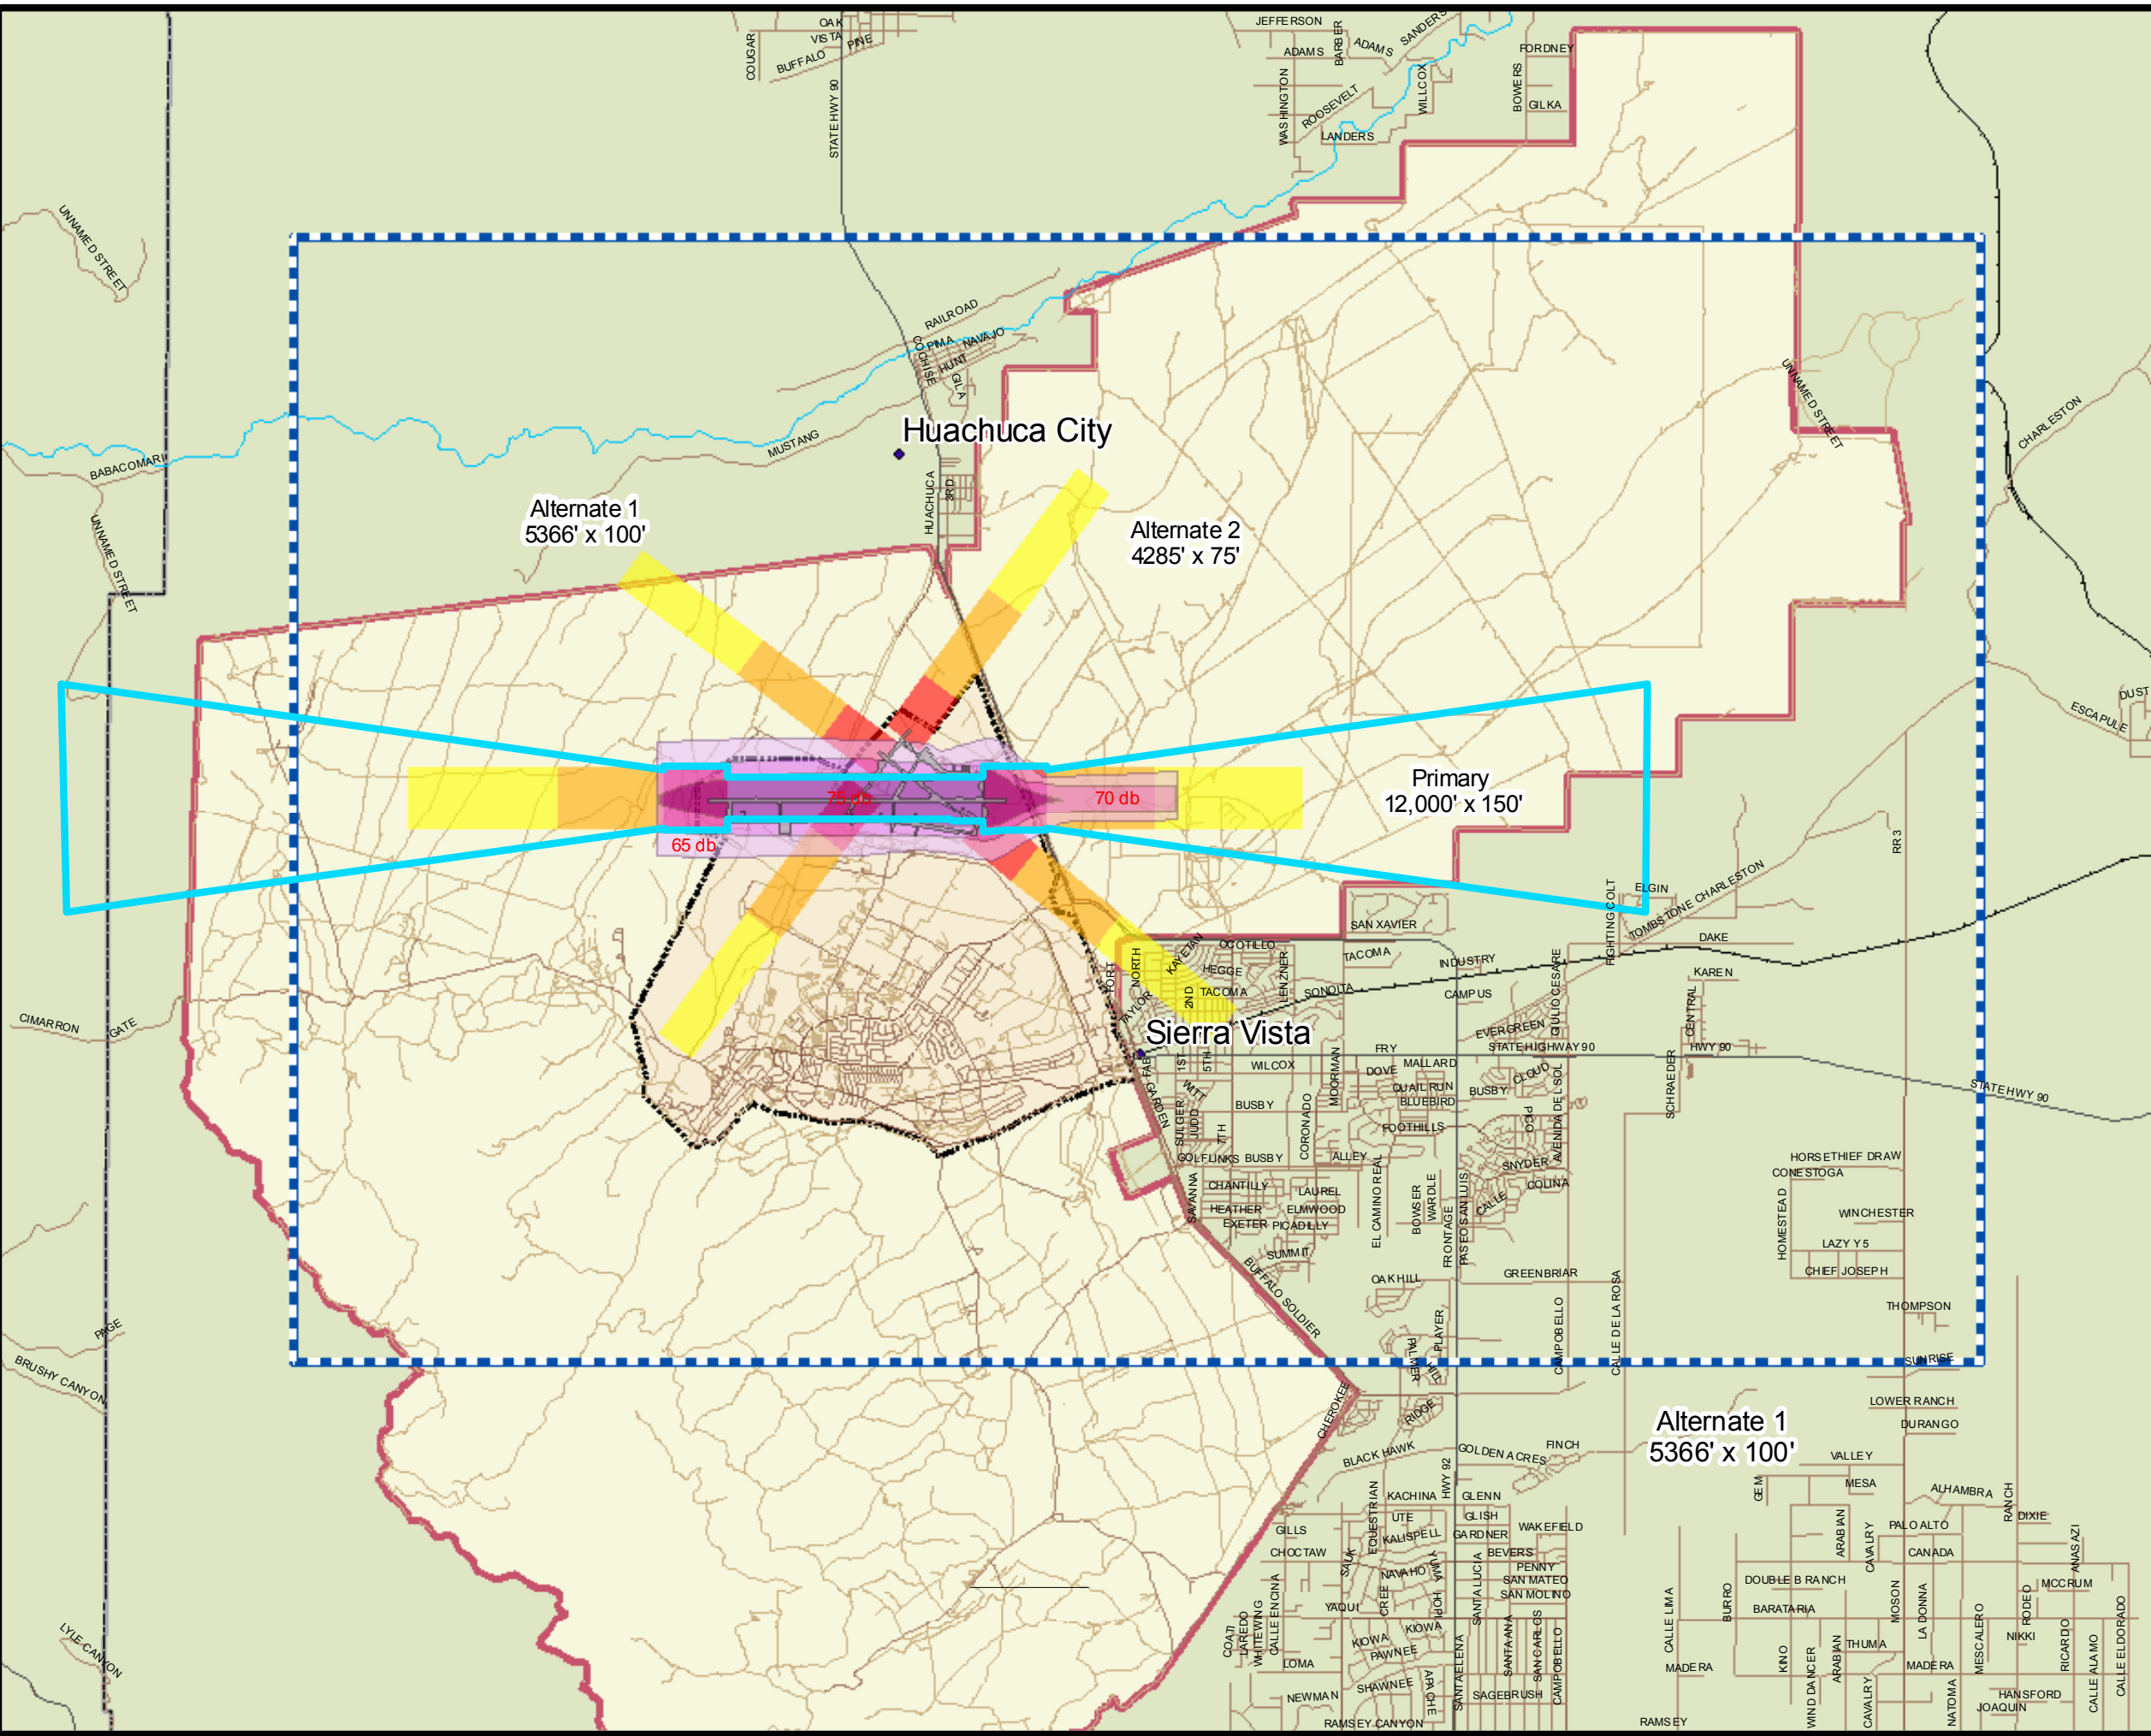

# Military Airport Map

## Libby Army Airfield Fort Huachuca Military Reservation

**Legend**

-  High Noise or Accident Potential Zone
-  Airfield Surface Area
- Noise Zone**
- Noise Zone Contours**
-  65 db
-  70 db
-  75db
- Accident Potential Zones**
-  Clear Zone
-  APZ 1
-  APZ 2
- TVMA**
-  Territory Vicinity of Military Airport
-  Cantonment Area
-  Installation Area
-  County Line
-  State Boundary

Drawing: TVMA Map.mxd  
06 May 2010