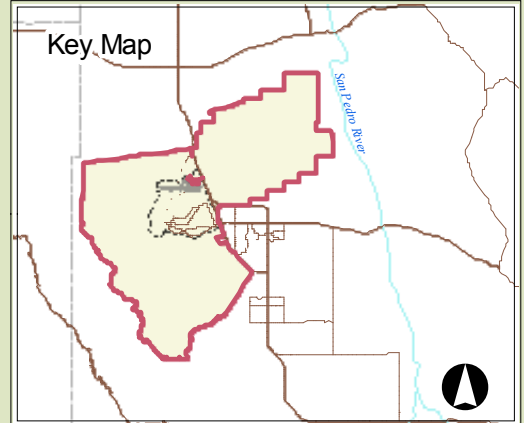

# Military Airport Map

## Libby Army Airfield Fort Huachuca Military Reservation

**Legend**

-  High Noise or Accident Potential Zone
-  Airfield Surface Area
- Noise Zone**
- Noise Zone Contours**
-  65 db
-  70 db
-  75db
- Accident Potential Zones**
-  Clear Zone
-  APZ 1
-  APZ 2
- TVMA**
-  Territory Vicinity of Military Airport
-  Cantonment Area
-  Installation Area
-  County Line
-  State Boundary

Drawing: TVMA Map.mxd  
06 May 2010