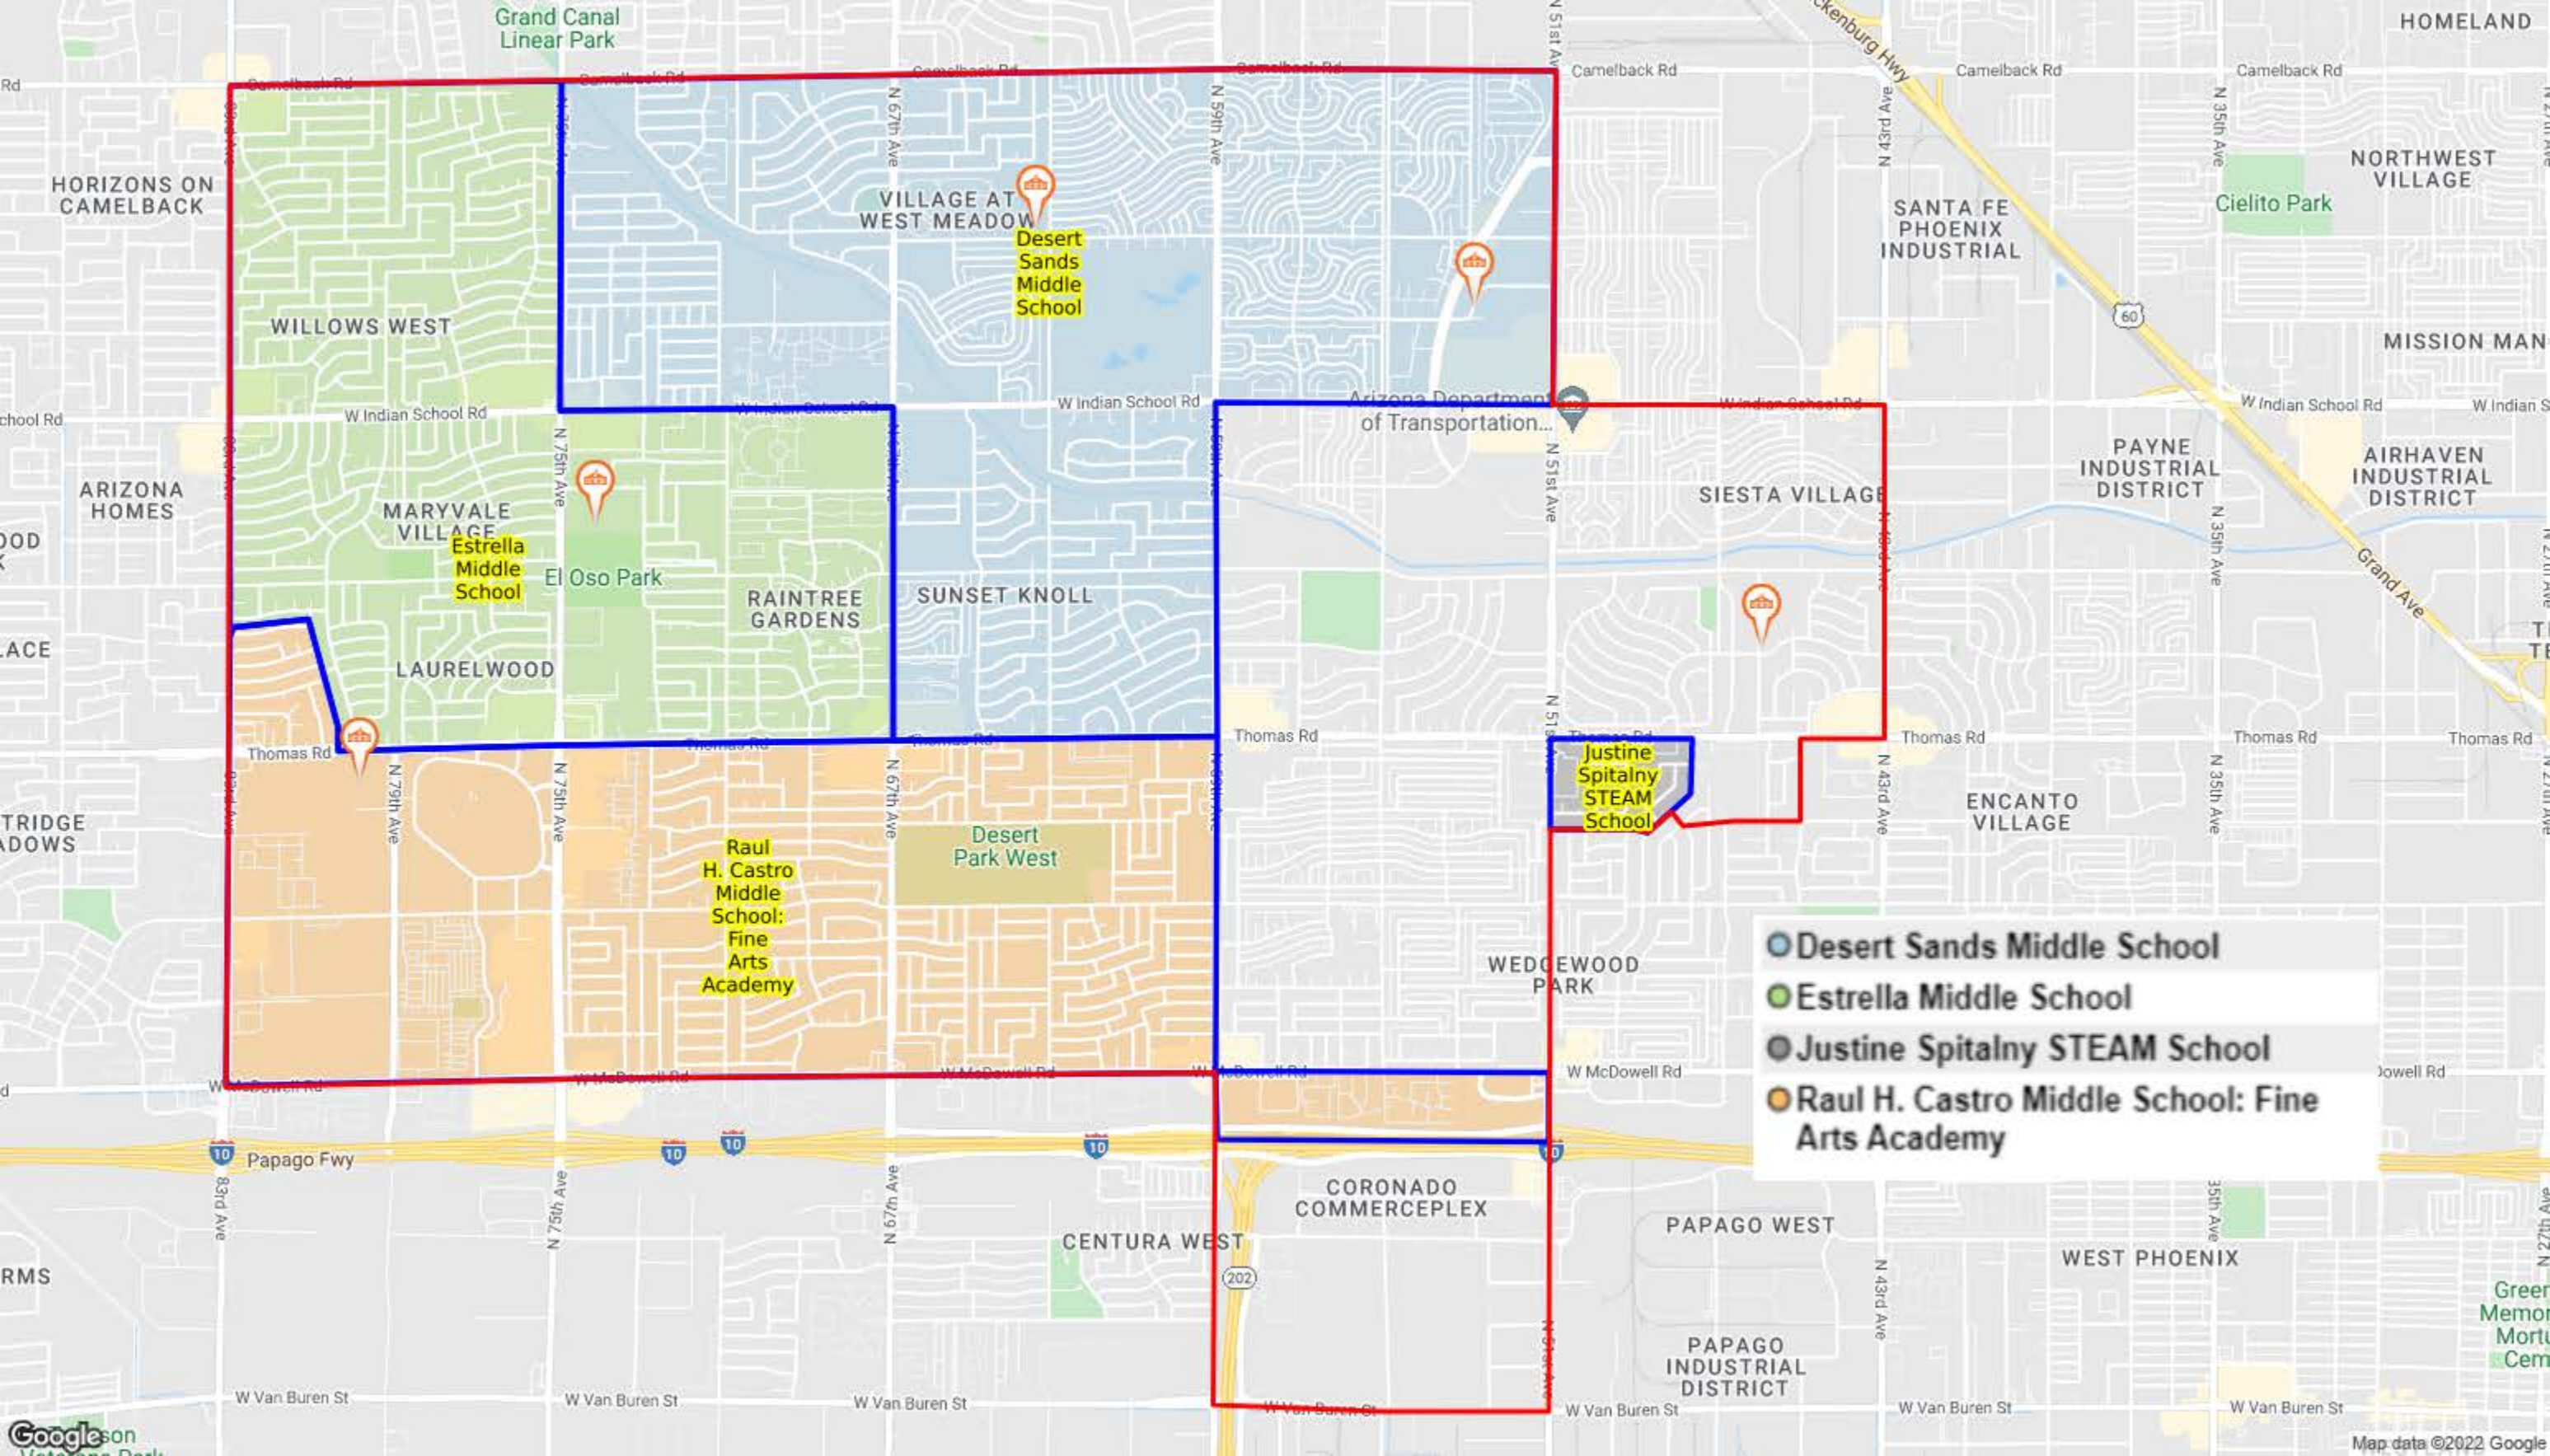

- Bret R. Tarver Leadership Academy
- Cartwright Elementary School
- Charles W Harris Elementary School
- Frank Borman Elementary School
- G. Frank Davidson Elementary School
- Glenn L. Downs Social Sciences Academy
- Heatherbrae Elementary School
- Holiday Park Elementary School
- John F. Long Elementary
- Justine Spitalny STEAM School
- Manuel Pena Jr. Elementary School
- Palm Lane Elementary School
- Peralta Elementary School
- Starlight Park College Preparatory & Community School
- Sunset Elementary School
- Tomahawk Elementary School

- Desert Sands Middle School
- Estrella Middle School
- Justine Spitalny STEAM School
- Raul H. Castro Middle School: Fine Arts Academy

VILLAGE AT WEST MEADOW
Desert Sands Middle School

MARYVALE VILLAGE
Estrella Middle School