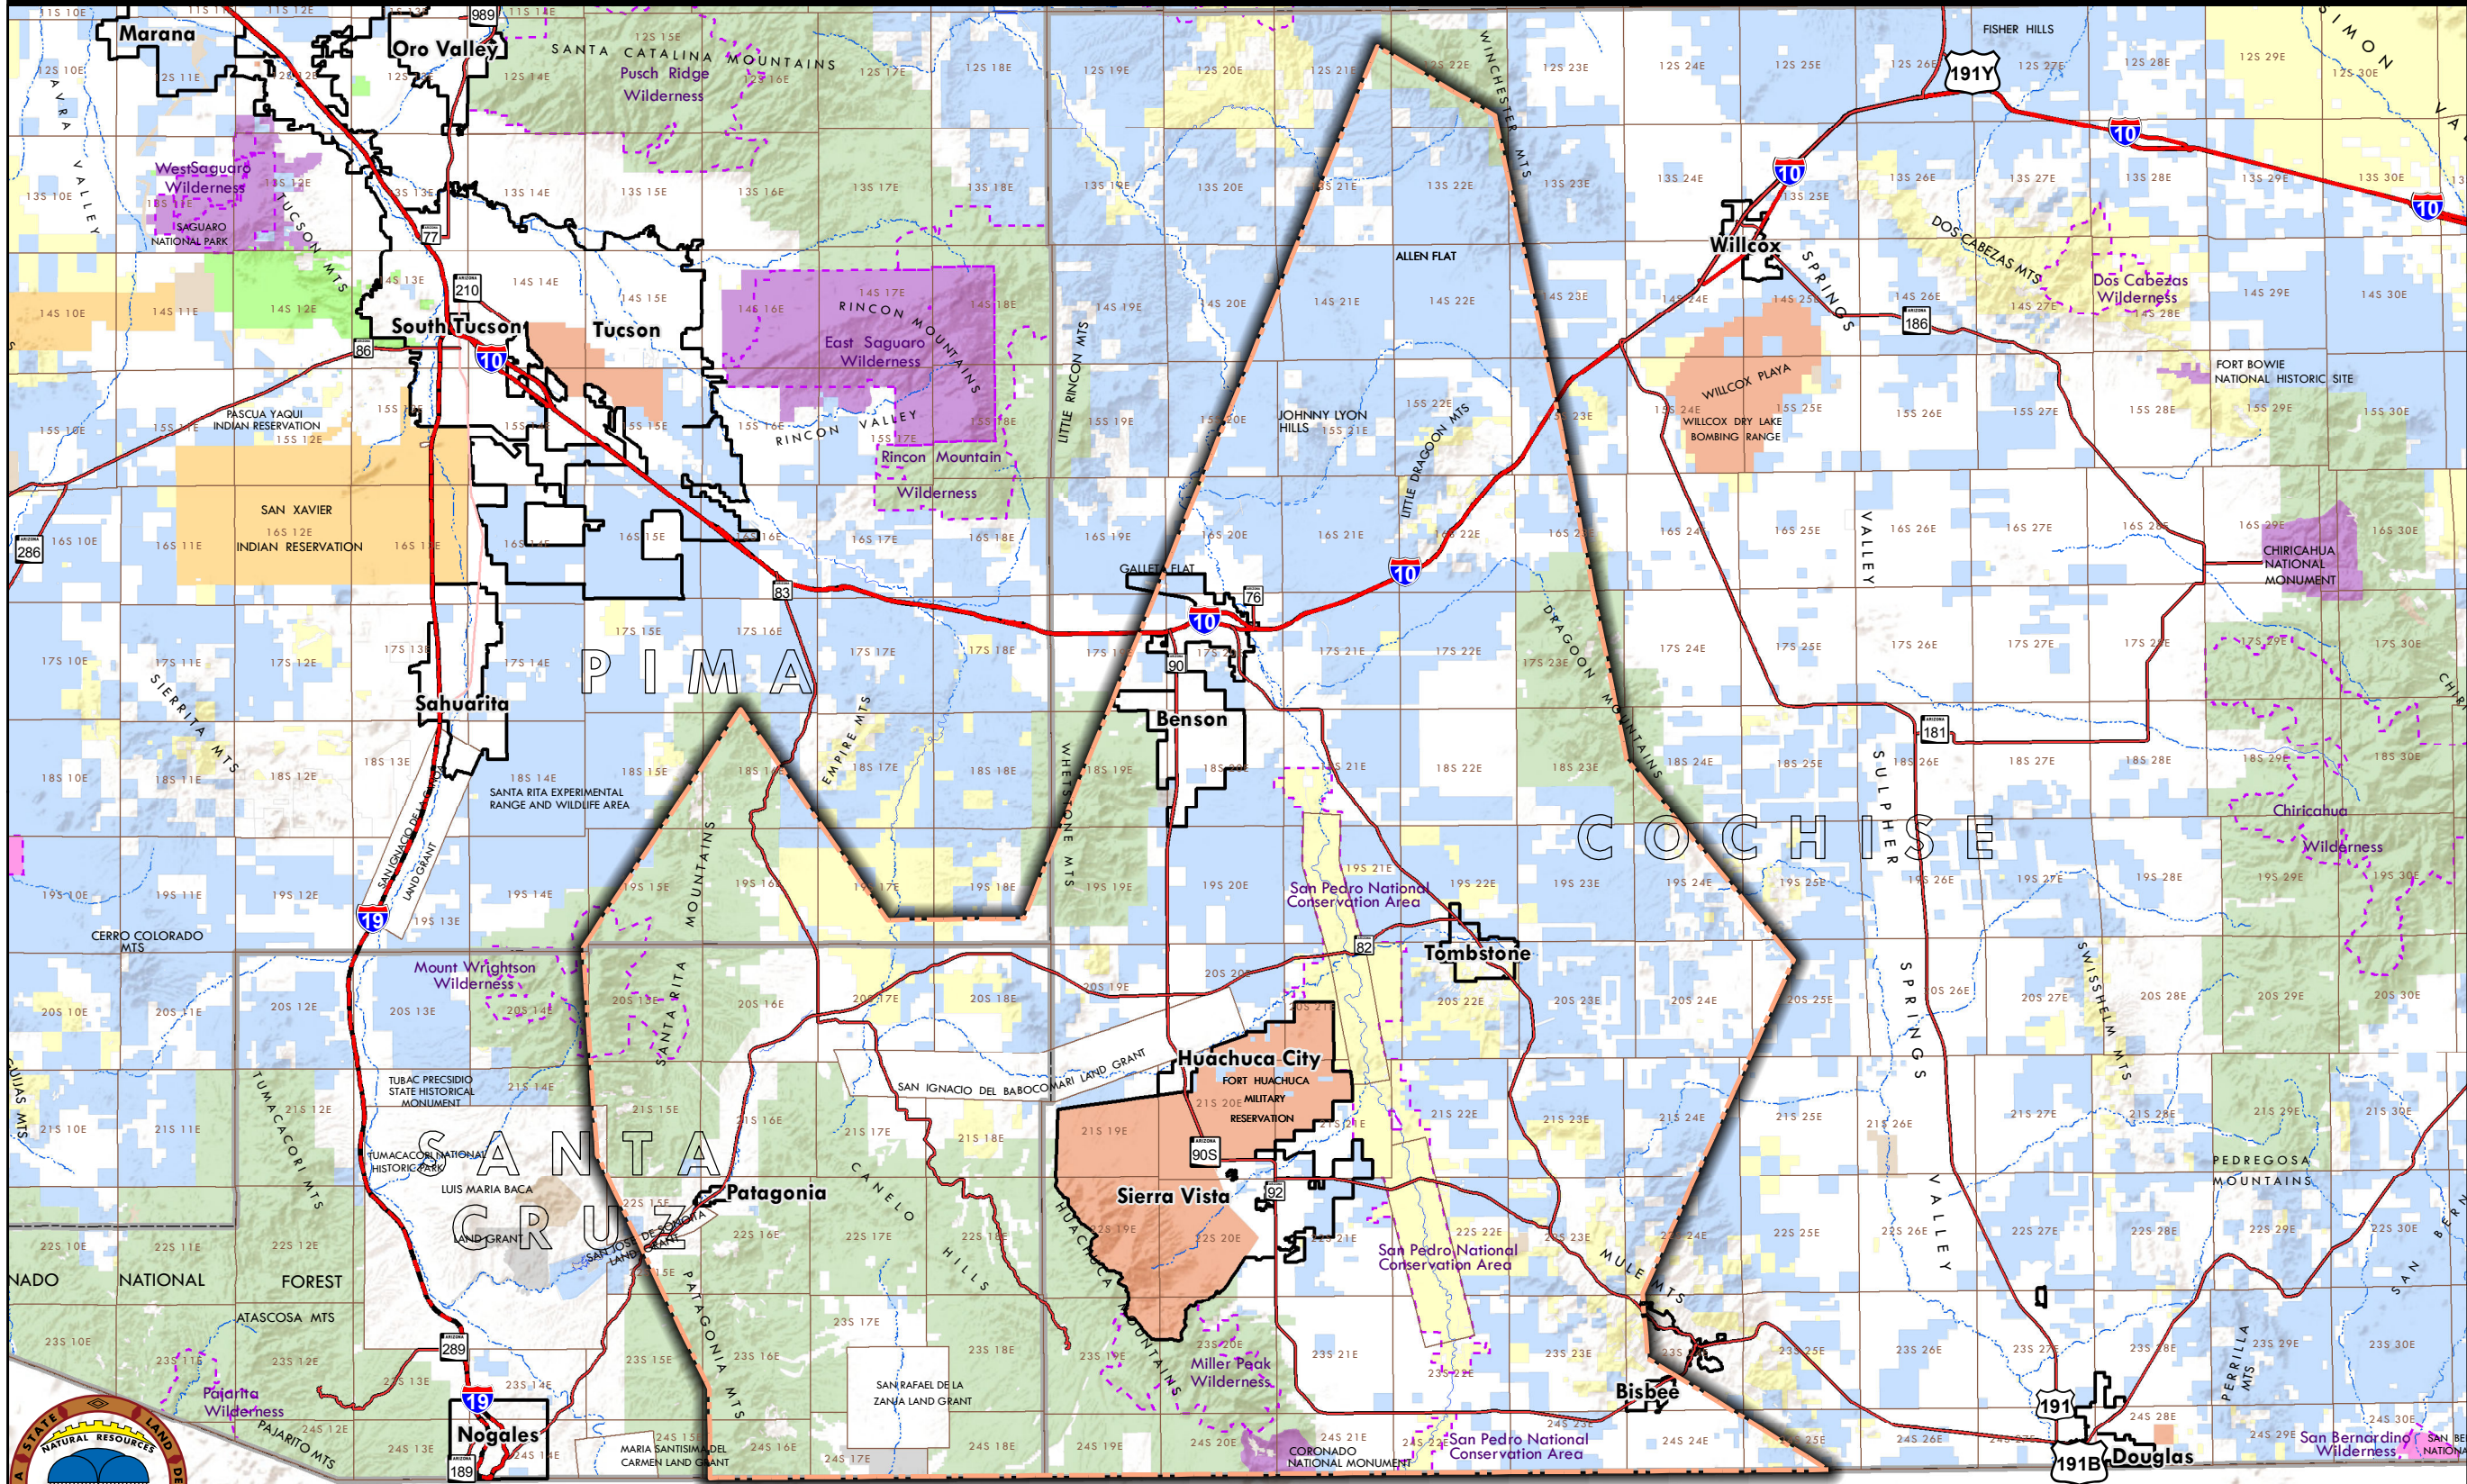

Southeast Arizona - Fort Huachuca Area

June 2022

- State Trust Land
- Buffalo Soldier Electronic Testing Range
- Public Land Ownership**
 - Private
 - BLM
 - Forest Service
 - Indian Community
 - Military
 - City or County Parks
 - State Parks
 - Wildlife Refuge
 - Other
 - National Parks
- Cities
- Counties

ASLD makes no warranties, implied or expressed, regarding information shown on this map.

Datum & Projection:
North American Datum 1983 HARN
UTM Zone 12 North - Meters